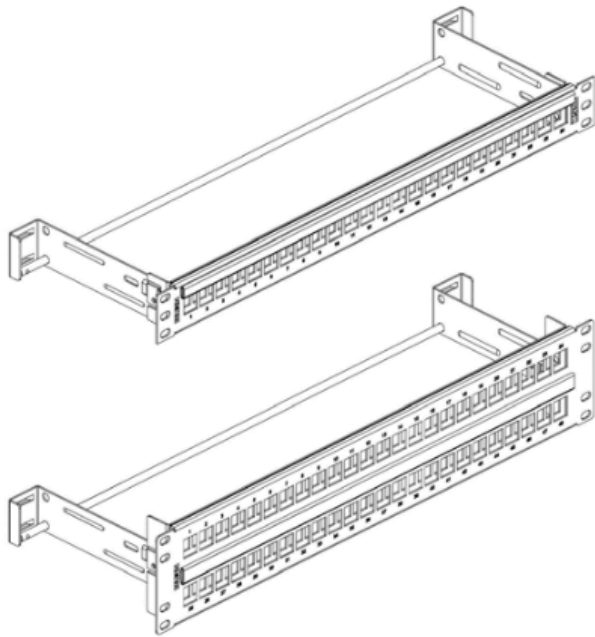

19" West Penn Wire Cat5E/6+ UTP Patch Panels

24-PORT / 1U

48-PORT / 2U

Rear Cable Management Bracket

Management Bar

Label Holder

Velcro® Ties

Part Number	Description	Connector	Label Holder	Hardware Kit	Velcro Wraps	Screws	Management Bar	Management Brackets
24PP6C-L	24 Port Cat5E/6+ Panel	24	1	1	2	4	1	2
48PP6C-L	48 Port Cat5E/6+ Panel	48	1	1	2	4	1	2
24PP-E	24 Port Empty Cat5E/6+ Panel	-	1	1	2	4	1	2
48PP-E	48 Port Empty Cat5E/6+ Panel	-	1	1	2	4	1	2

Connectors: RJ456U-C6C-cc cc: Colors